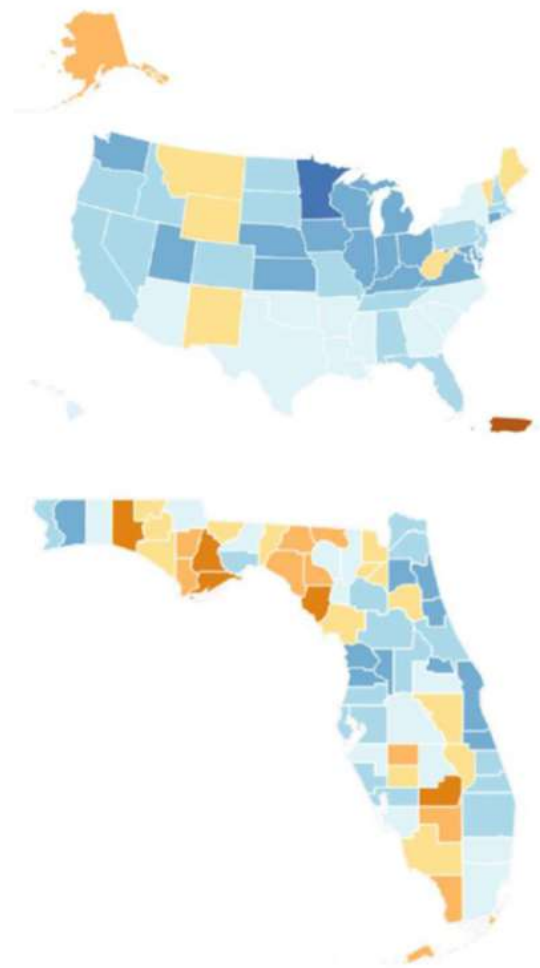

# Census 2020 Self-Response Rate 人口普查回應率

As of: 5/15/2020

National 全國: 59.4%

Florida 佛州: 57.0%

County	%	County	%	County	%	County	%
Sumter	67.7	Duval	60.4	Miami-Dade	54.0	Okeechobee	42.5
Hernando	65.6	Charlotte	59.5	Manatee	53.8	Bay	41.7
St. Johns	65.6	Alachua	58.9	Jackson	52.2	Madison	40.9
Seminole	65.4	Hillsborough	58.4	Columbia	51.9	Monroe	40.7
Brevard	65.0	Lake	58.3	Suwannee	51.9	Calhoun	40.6
Flagler	65.0	Escambia	58.0	Gadsden	50.8	Hamilton	39.6
Santa Rosa	64.5	Palm Beach	57.8	Baker	50.4	Hardee	39.6
Citrus	63.5	Nassau	57.6	Bradford	50.4	Lafayette	39.6
Clay	63.0	Wakulla	57.3	Osceola	50.3	Hendry	36.4
Indian River	63.0	Leon	56.5	Collier	50.2	Taylor	33.5
Martin	62.6	Orange	56.2	Washington	49.9	Gulf	31.2
Marion	61.1	Polk	55.5	Levy	48.5	Walton	29.6
Pasco	60.9	Okaloosa	55.3	Union	47.9	Franklin	28.5
Sarasota	60.8	Broward	55.2	Putnam	46.9	Glades	28.3
Volusia	60.8	Highlands	55.1	Holmes	46.4	Liberty	26.8
Pinellas	60.6	Gilchrist	54.3	Jefferson	45.4	Dixie	25.1
St. Lucie	60.5	Lee	54.2	De Soto	42.7		

For the next 10 years fair share of Federal Funding and Representation in your community, complete your Census 2020!!! BE COUNTED!!!

Shape your future  
START HERE >

[my2020census.gov](https://my2020census.gov)