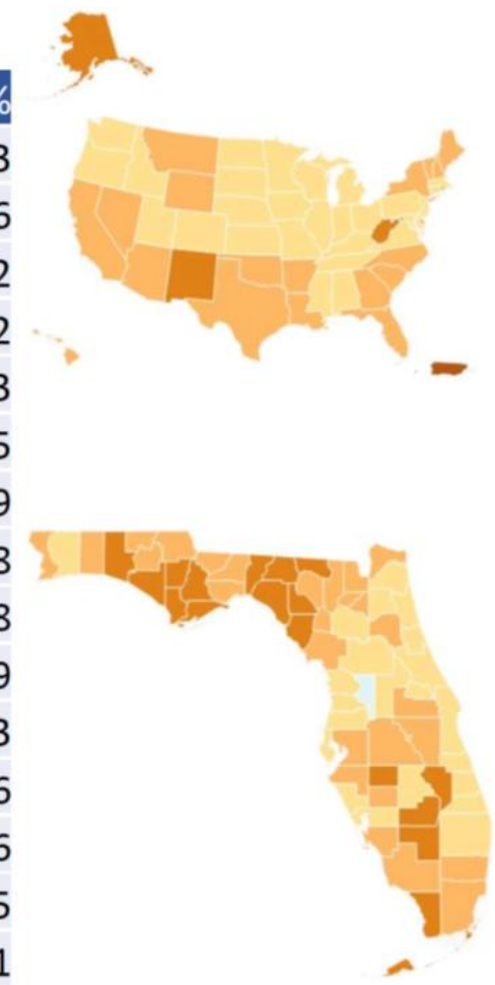

Census Day April 1, 2020

Shape our future
START HERE > 4.1.2020

Fair
Representation

675 Billion
Federal Funds

my2020census.gov

Be Counted.

English: 1-844-330-2020
 Spanish: 1-844-468-2020
 Cantonese: 1-844-398-2020
 Mandarin: 1-844-391-2020
 Japanese: 1-844-460-2020
 Korean: 1-844-392-2020
 Tagalog: 1-844-478-2020
 Vietnamese: 1-844-461-2020
 Arabic: 1-844-416-2020

Census 2020 Self-Response Rate 人口普查回應率

As of: 4/1/2020

National 全國: 41.3%

Florida 佛州: 40.1%

County	%	County	%	County	%	County	%
Alachua	42.1	Franklin	16.4	Lee	38.4	Pinellas	43.3
Baker	38.4	Gadsden	36.6	Leon	40.0	Polk	39.6
Bay	27.5	Gilchrist	38.3	Levy	35.1	Putnam	35.2
Bradford	38.5	Glades	21.3	Liberty	19.8	St. Johns	45.2
Brevard	44.6	Gulf	19.8	Madison	30.3	St. Lucie	42.3
Broward	38.7	Hamilton	29.3	Manatee	39.4	Santa Rosa	42.5
Calhoun	29.5	Hardee	27.4	Marion	44.4	Sarasota	44.9
Charlotte	44.8	Hendry	21.8	Martin	43.2	Seminole	45.8
Citrus	48.1	Hernando	49.1	Miami-Dade	36.2	Sumter	52.8
Clay	44.4	Highlands	42.8	Monroe	27.4	Suwannee	38.9
Collier	35.2	Hillsborough	40.7	Nassau	38.5	Taylor	25.3
Columbia	36.3	Holmes	33.9	Okaloosa	37.6	Union	33.6
De Soto	31.3	Indian River	44.0	Okeechobee	30.1	Volusia	42.6
Dixie	18.6	Jackson	38.3	Orange	39.0	Wakulla	37.5
Duval	41.6	Jefferson	30.5	Osceola	34.0	Walton	19.1
Escambia	40.3	Lafayette	29.5	Palm Beach	41.1	Washington	37.0
Flagler	45.2	Lake	41.9	Pasco	44.6		

Duval County 41.6			
Atlantic Beach	43.8	Jacksonville	41.6
Baldwin	31.5	Jacksonville Beach	39.2
		Neptune Beach	41.4

Hillsborough County 40.7			
Plant City	38.6	Tampa	40.0

Leon County 40.0			
Tallahassee	36.9		