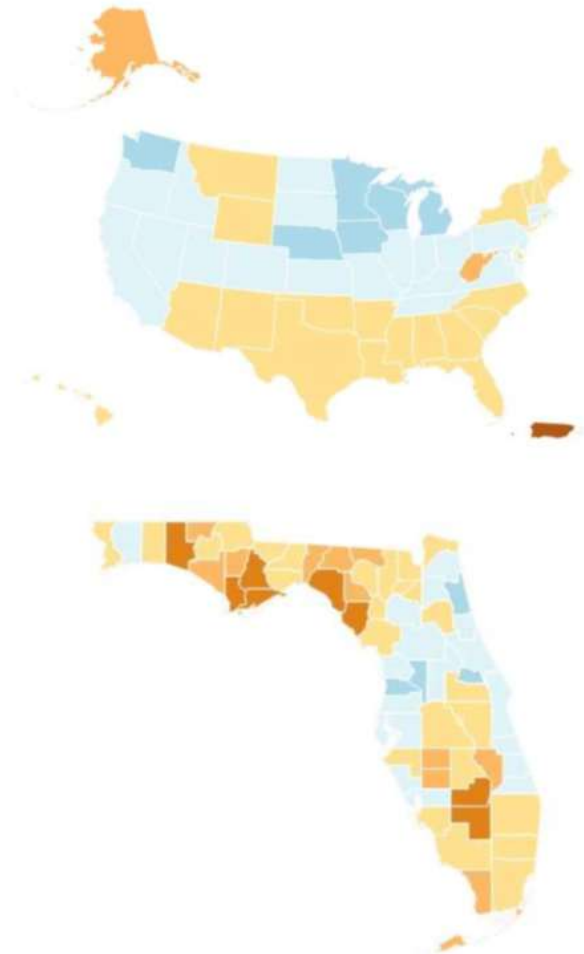

# Census 2020 Self-Response Rate 人口普查回應率

As of: 4/22/2020

National 全國: 51.8%

Florida 佛州: 49.9%

County	%	County	%	County	%	County	%
Sumter	60.4	St. Lucie	52.7	Miami-Dade	47.0	Okeechobee	36.6
Hernando	58.2	Duval	52.6	Gilchrist	46.5	Bay	35.9
Seminole	58.1	Volusia	52.5	Jackson	45.9	Madison	35.6
St. Johns	57.1	Lake	51.4	Suwannee	45.0	Calhoun	35.5
Citrus	56.0	Hillsborough	51.2	Columbia	44.5	Monroe	35.1
Brevard	55.8	Palm Beach	50.6	Baker	44.4	Hardee	34.8
Flagler	55.8	Leon	49.9	Bradford	44.4	Lafayette	34.0
Clay	55.7	Escambia	49.8	Collier	44.1	Hamilton	33.6
Sarasota	54.7	Orange	49.7	Gadsden	44.1	Hendry	30.3
Indian River	54.4	Highlands	49.3	Osceola	43.8	Taylor	29.4
Santa Rosa	54.4	Nassau	49.3	Washington	43.5	Gulf	26.7
Pasco	53.8	Polk	48.8	Levy	41.6	Glades	25.5
Pinellas	53.6	Broward	48.7	Putnam	41.6	Walton	25.1
Martin	53.5	Lee	47.9	Union	41.1	Liberty	23.3
Marion	53.4	Wakulla	47.9	Holmes	40.1	Franklin	22.8
Charlotte	53.3	Manatee	47.8	Jefferson	38.5	Dixie	21.7
Alachua	52.7	Okaloosa	47.6	De Soto	37.2		

For the next 10 years fair share of Federal Funding and Representation in your community, complete your Census 2020!!! BE COUNTED!!!

Shape your future  
START HERE >

[my2020census.gov](http://my2020census.gov)

		Broward County	48.7		
Cooper City	67.0	Southwest Ranches	55.8	Lauderhill	44.3
Weston	64.6	Sunrise	54.7	Fort Lauderdale	43.3
Parkland	64.0	Davie	54.0	Dania Beach	41.7
Pembroke Pines	59.3	Margate	52.8	Pompano Beach	41.7
Sea Ranch Lakes	58.4	Coconut Creek	52.7	Lauderdale Lakes	40.5
Tamarac	57.3	West Park	50.6	Lauderdale-by-the-Sea	34.9
Plantation	57.0	Wilton Manors	50.6	Hallandale Beach	32.4
Lighthouse Point	56.4	Oakland Park	49.9	Deerfield Beach	31.1
Coral Springs	56.3	North Lauderdale	47.3	Hillsboro Beach	28.6
Miramar	56.2	Hollywood	46.2	Pembroke Park	26.6