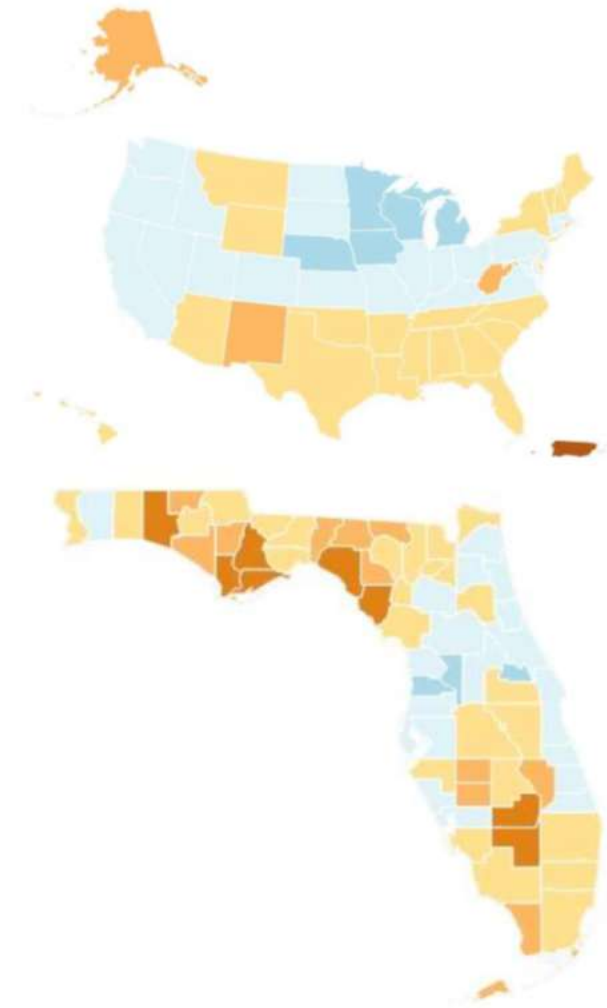

Census 2020 Self-Response Rate 人口普查回應率

As of: 4/21/2020

National 全國: 51.6%

Florida 佛州: 49.8%

County	%	County	%	County	%	County	%
Seminole	57.9	St. Lucie	52.6	Miami-Dade	46.8	Okeechobee	36.5
Sumter	57.9	Duval	52.4	Gilchrist	46.3	Bay	35.7
Hernando	57.8	Volusia	52.4	Jackson	45.7	Madison	35.5
St. Johns	56.9	Lake	51.2	Suwannee	45.0	Calhoun	35.4
Citrus	55.9	Hillsborough	51.1	Columbia	44.5	Monroe	35.0
Flagler	55.7	Palm Beach	50.4	Bradford	44.4	Hardee	34.8
Brevard	55.6	Leon	49.6	Baker	44.3	Lafayette	33.9
Clay	55.5	Escambia	49.5	Gadsden	44.0	Hamilton	33.5
Sarasota	54.6	Orange	49.5	Collier	43.9	Hendry	30.2
Indian River	54.2	Highlands	49.2	Osceola	43.6	Taylor	29.4
Santa Rosa	54.2	Nassau	49.1	Washington	43.4	Gulf	26.6
Pasco	53.6	Polk	48.6	Putnam	41.6	Glades	25.5
Martin	53.4	Broward	48.4	Levy	41.5	Walton	25.0
Pinellas	53.4	Wakulla	47.8	Union	41.0	Liberty	23.3
Marion	53.3	Lee	47.7	Holmes	40.1	Franklin	22.6
Charlotte	53.2	Manatee	47.7	Jefferson	38.3	Dixie	21.7
Alachua	52.6	Okaloosa	47.4	De Soto	37.2		

As of: 4/21/2020

		Miami-Dade	46.8		
Miami Shores	64.6	Miami Gardens	52.1	Florida City	43.4
Palmetto Bay	64.1	Hialeah Gardens	51.8	Key Biscayne	42.2
Pinecrest	63.1	Sweetwater	50.5	Bay Harbor Islands	40.3
Miami Lakes	58.6	Medley	48.4	Miami	38.8
Biscayne Park	58.0	Doral	48.1	Aventura	37.5
Cutler Bay	58.0	North Miami	45.3	North Bay Village	35.9
Miami Springs	57.9	Opa-locka	45.1	Surfside	33.0
El Portal	55.1	Golden Beach	44.7	Miami Beach	30.7
Coral Gables	54.3	North Miami Beach	44.2	Indian Creek	30.6
Virginia Gardens	53.9	West Miami	43.8	Sunny Isles Beach	23.7
South Miami	53.0	Homestead	43.7	Bal Harbour	19.6
Hialeah	52.1				