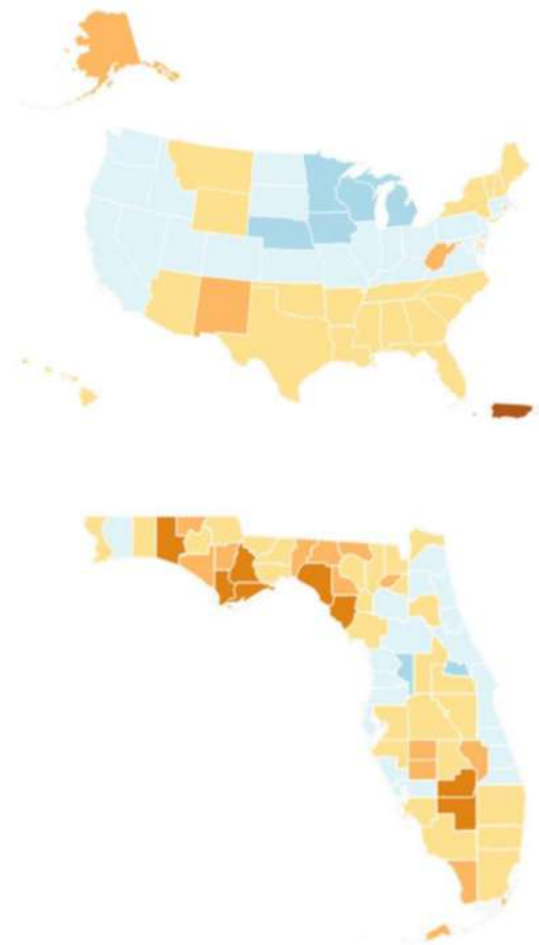

# Census 2020 Self-Response Rate 人口普查回應率

As of: 4/20/2020

National 全國: 51.0%

Florida 佛州: 49.2%

County	%	County	%	County	%	County	%
Sumter	60.0	Alachua	52.0	Miami-Dade	46.1	Okeechobee	36.3
Seminole	57.3	Volusia	51.9	Gilchrist	45.8	Bay	35.3
Hernando	56.7	St. Lucie	51.8	Jackson	45.4	Calhoun	35.2
St. Johns	56.6	Lake	50.6	Suwannee	44.8	Madison	35.2
Citrus	55.5	Hillsborough	50.4	Columbia	44.3	Hardee	34.6
Flagler	55.4	Palm Beach	49.8	Bradford	44.2	Monroe	34.6
Clay	55.1	Leon	49.3	Baker	44.1	Lafayette	33.7
Brevard	55.0	Escambia	48.9	Gadsden	43.8	Hamilton	33.4
Indian River	53.9	Orange	48.9	Collier	43.4	Hendry	29.8
Santa Rosa	53.8	Nassau	48.8	Washington	43.2	Taylor	29.3
Sarasota	53.8	Highlands	48.6	Osceola	43.0	Gulf	26.4
Pasco	53.1	Polk	47.9	Putnam	41.3	Glades	25.4
Martin	52.9	Broward	47.8	Levy	41.1	Walton	24.8
Marion	52.8	Wakulla	47.1	Union	40.7	Liberty	23.2
Pinellas	52.5	Lee	47.0	Holmes	39.8	Franklin	22.2
Charlotte	52.4	Manatee	47.0	Jefferson	37.9	Dixie	21.6
Duval	52.2	Okaloosa	46.9	De Soto	36.8		

For the next 10 years fair share of Federal Funding and Representation in your community, complete your Census 2020!!! BE COUNTED!!!

Shape your future  
START HERE >

[my2020census.gov](http://my2020census.gov)