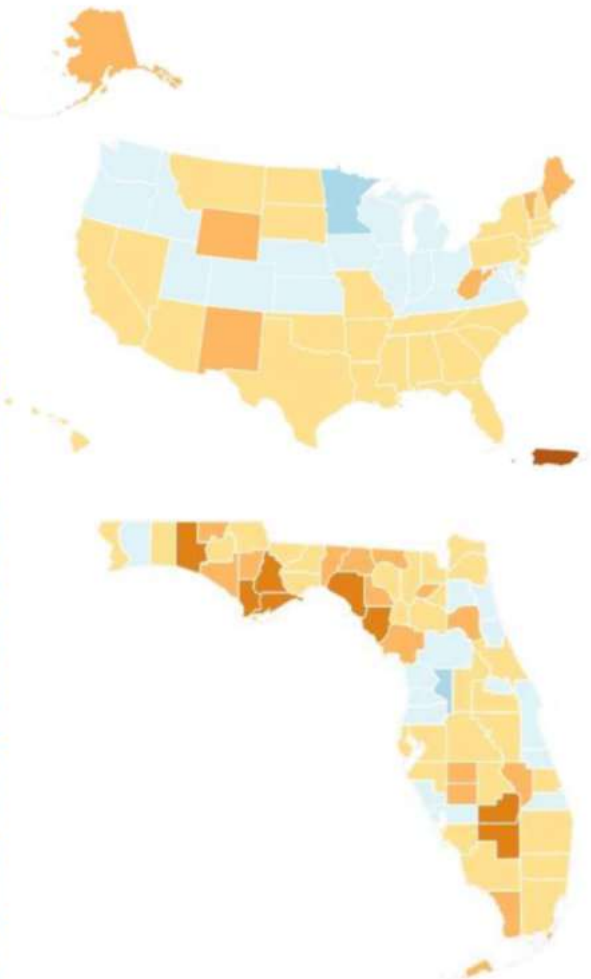

# Census 2020 Self-Response Rate 人口普查回應率

As of: 4/14/2020

National 全國: 49.1%

Florida 佛州: 47.4%

County	%	County	%	County	%	County	%
Sumter	59.1	Volusia	50.5	Okaloosa	44.7	Okeechobee	35.2
Hernando	55.4	Alachua	50.3	Jackson	43.9	Madison	34.6
St. Johns	55.1	St. Lucie	50.0	Suwannee	43.9	Calhoun	34.4
Seminole	54.9	Lake	49.1	Miami-Dade	43.8	Bay	33.9
Citrus	54.4	Hillsborough	48.6	Bradford	43.5	Hardee	33.6
Flagler	54.0	Palm Beach	48.0	Baker	43.2	Monroe	33.3
Brevard	53.5	Highlands	47.8	Columbia	42.9	Lafayette	33.0
Clay	53.1	Leon	47.6	Gadsden	42.8	Hamilton	32.8
Indian River	52.4	Nassau	47.5	Washington	42.3	Taylor	28.6
Sarasota	51.8	Escambia	47.2	Collier	41.6	Hendry	28.2
Pasco	51.6	Orange	46.8	Osceola	41.0	Gulf	25.1
Santa Rosa	51.6	Polk	46.3	Putnam	40.4	Glades	24.8
Marion	51.5	Broward	45.9	Levy	40.3	Walton	23.8
Martin	51.1	Manatee	45.7	Union	39.2	Liberty	22.7
Charlotte	51.0	Wakulla	45.7	Holmes	38.9	Dixie	21.1
Pinellas	50.6	Lee	45.2	Jefferson	36.9	Franklin	21.0
Duval	50.5	Gilchrist	44.7	De Soto	36.1		

For the next 10 years fair share of Federal Funding and Representation in your community, complete your Census 2020!!! BE COUNTED!!!

Shape your future  
START HERE >

[my2020census.gov](http://my2020census.gov)

Broward County 45.9		
Cooper City 64.0	Lighthouse Point 51.8	Lauderhill 42.0
Weston 61.3	Sunrise 51.8	Fort Lauderdale 40.8
Parkland 61.2	Davie 50.6	Dania Beach 39.0
Pembroke Pines 56.0	Coconut Creek 50.1	Lauderdale Lakes 39.0
Sea Ranch Lakes 55.1	Margate 49.6	Pompano Beach 39.0
Tamarac 54.4	West Park 48.5	Lauderdale-by-the-Sea 32.0
Plantation 54.2	Wilton Manors 47.7	Hallandale Beach 30.4
Miramar 53.1	Oakland Park 46.9	Deerfield Beach 29.4
Southwest Ranches 52.8	North Lauderdale 44.3	Hillsboro Beach 25.9
Coral Springs 52.6	Hollywood 43.6	Pembroke Park 25.4