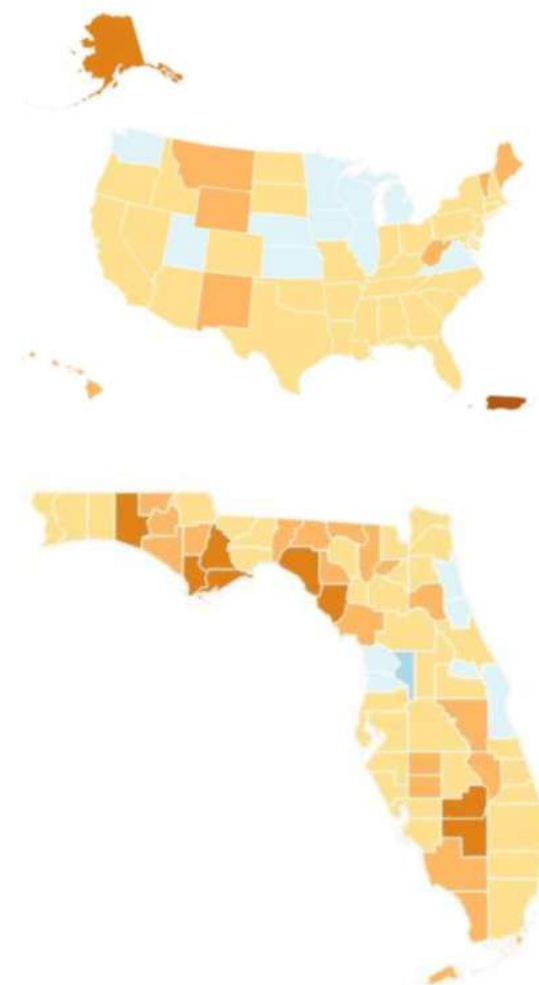

Census 2020 Self-Response Rate 人口普查回應率

As of: 4/8/2020

National 全國: 46.7%

Florida 佛州: 45.1%

| County | % | County | % | County | % | County | % |
|-----------|------|--------------|------|------------|------|------------|------|
| Alachua | 47.5 | Franklin | 19.5 | Lee | 42.8 | Pinellas | 47.8 |
| Baker | 41.6 | Gadsden | 41.3 | Leon | 42.5 | Polk | 44.1 |
| Bay | 32.1 | Gilchrist | 43.3 | Levy | 38.9 | Putnam | 38.6 |
| Bradford | 41.9 | Glades | 23.5 | Liberty | 21.5 | St. Johns | 52.6 |
| Brevard | 51.1 | Gulf | 23.6 | Madison | 33.3 | St. Lucie | 47.5 |
| Broward | 43.5 | Hamilton | 31.7 | Manatee | 43.7 | Santa Rosa | 49.1 |
| Calhoun | 32.5 | Hardee | 31.5 | Marion | 37.3 | Sarasota | 49.3 |
| Charlotte | 48.7 | Hendry | 26.2 | Martin | 49.0 | Seminole | 51.7 |
| Citrus | 52.5 | Hernando | 53.0 | Miami-Dade | 41.5 | Sumter | 57.7 |
| Clay | 50.0 | Highlands | 46.2 | Monroe | 31.6 | Suwannee | 42.4 |
| Collier | 39.6 | Hillsborough | 46.1 | Nassau | 45.2 | Taylor | 27.6 |
| Columbia | 40.7 | Holmes | 37.3 | Okaloosa | 42.5 | Union | 38.0 |
| De Soto | 34.7 | Indian River | 50.2 | Okeechobee | 33.6 | Volusia | 48.4 |
| Dixie | 20.4 | Jackson | 42.3 | Orange | 44.3 | Wakulla | 43.4 |
| Duval | 48.1 | Jefferson | 35.5 | Osceola | 39.0 | Walton | 22.5 |
| Escambia | 45.1 | Lafayette | 32.1 | Palm Beach | 45.7 | Washington | 40.5 |
| Flagler | 19.5 | Lake | 46.9 | Pasco | 49.1 | | |

For the next 10 years fair share of Federal Funding and Representation in your community, complete your Census 2020!!! BE COUNTED!!!

Shape your future
START HERE >

my2020census.gov

Asian American Federation of Florida