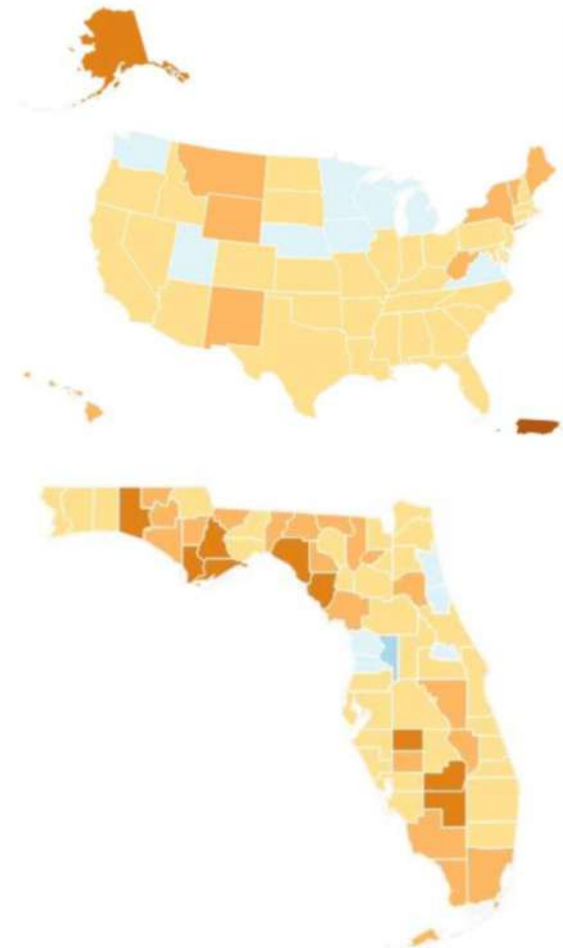

# Census 2020 Self-Response Rate 人口普查回應率

As of: 4/7/2020

National 全國: 45.7%

Florida 佛州: 44.6%

County	%	County	%	County	%	County	%
Alachua	47.1	Franklin	19.1	Lee	42.5	Pinellas	47.4
Baker	41.1	Gadsden	40.8	Leon	44.9	Polk	43.7
Bay	31.6	Gilchrist	42.5	Levy	38.3	Putnam	38.1
Bradford	41.5	Glades	23.2	Liberty	21.3	St. Johns	52.1
Brevard	50.6	Gulf	23.2	Madison	33.0	St. Lucie	47.0
Broward	43.1	Hamilton	31.4	Manatee	43.3	Santa Rosa	48.6
Calhoun	32.2	Hardee	30.8	Marion	48.8	Sarasota	48.9
Charlotte	48.3	Hendry	25.6	Martin	48.5	Seminole	51.2
Citrus	51.9	Hernando	52.5	Miami-Dade	40.9	Sumter	57.2
Clay	49.5	Highlands	45.6	Monroe	31.3	Suwannee	41.5
Collier	39.2	Hillsborough	45.6	Nassau	44.6	Taylor	27.2
Columbia	40.2	Holmes	36.6	Okaloosa	42.0	Union	37.3
De Soto	34.1	Indian River	49.7	Okeechobee	33.0	Volusia	47.9
Dixie	20.0	Jackson	41.7	Orange	43.8	Wakulla	43.0
Duval	47.5	Jefferson	35.0	Osceola	38.6	Walton	22.2
Escambia	44.7	Lafayette	31.4	Palm Beach	45.3	Washington	40.0
Flagler	51.4	Lake	46.5	Pasco	48.6		

For the next 10 years fair share of Federal Funding and Representation in your community, complete your Census 2020!!! BE COUNTED!!!

Shape your future  
START HERE >

[my2020census.gov](http://my2020census.gov)

**Census 2020 Self-Response Rate - by City** As of: **4/7/2020**

**National** 46.2 **Florida** 44.6

<b>Miami-Dade County 40.9</b>			
Aventura	33.2	Homestead	38.9
Bal Harbour	15.8	Indian Creek	25.0
Bay Harbor Islands	35.3	Key Biscayne	36.2
Biscayne Park	50.8	Medley	40.0
Coral Gables	48.2	Miami	34.1
Cutler Bay	50.6	Miami Beach	26.5
Doral	42.3	Miami Gardens	47.0
El Portal	46.4	Miami Lakes	50.5
Florida City	39.2	Miami Shores	55.6
Golden Beach	39.6	Miami Springs	50.9
Hialeah	45.2	North Bay Village	31.1
Hialeah Gardens	44.1		
		North Miami	39.2
		North Miami Beach	38.5
		Opa-locka	41.1
		Palmetto Bay	59.2
		Pincrest	56.7
		South Miami	45.7
		Sunny Isles Beach	20.4
		Surfside	28.5
		Sweetwater	42.5
		Virginia Gardens	47.9
		West Miami	37.9